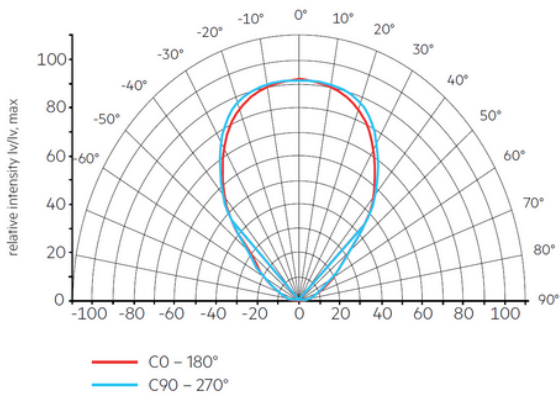

### TRIDONIC

Tootekood	Nimetus	Mõõdud	Võimsus	Valgusvoog	Efektivsus	Värvi temp.	CRI
28003275	ELA 600x600mm 3800lm 840 ADV2	595x595x 8,5mm	31.6W	3432lm	110lm/W	4000K	> 80
28003274	ELA 600x600mm 3800lm 830 ADV2	595x595x 8,5mm	31.6W	3404lm	109lm/W	3000K	> 80

Type®	Article number	Photometric code	Useful luminous flux at tp = 25 °C®	Expected luminous flux at tp rated®	Typ. forward current	Min. forward voltage at tp = 45 °C	Max. forward voltage at tp = 25 °C	Power consumption Pon at tp = 25 °C®	Efficacy of the module at tp = 25 °C	Expected efficacy of the module at tp rated	Colour rendering index CRI
<b>Operating mode HE at 600 mA</b>											
ELA 600x600mm 3800lm 840 ADV2	28003275	840/469	-	2,605 lm	600 mA	36.9 V	40.2 V	23.2 W	-	113 lm/W	> 80
<b>Operating mode NM at 800 mA</b>											
ELA 600x600mm 3800lm 840 ADV2	28003275	840/469	3,670 lm	3,432 lm	800 mA	37.6 V	41.1 V	31.6 W	116 lm/W	110 lm/W	> 80
<b>Operating mode HO at 900 mA</b>											
ELA 600x600mm 3800lm 840 ADV2	28003275	840/469	-	3,811 lm	900 mA	38.0 V	41.5 V	35.9 W	-	107 lm/W	> 80

Type®	Article number	Photometric code	Useful luminous flux at tp = 25 °C®	Expected luminous flux at tp rated®	Typ. forward current	Min. forward voltage at tp = 45 °C	Max. forward voltage at tp = 25 °C	Power consumption Pon at tp = 25 °C®	Efficacy of the module at tp = 25 °C	Expected efficacy of the module at tp rated	Colour rendering index CRI
<b>Operating mode HE at 600 mA</b>											
ELA 600x600mm 3800lm 830 ADV2	28003274	830/469	-	2,586 lm	600 mA	36.9 V	40.2 V	23.2 W	-	112 lm/W	> 80
<b>Operating mode NM at 800 mA</b>											
ELA 600x600mm 3800lm 830 ADV2	28003274	830/469	3,620 lm	3,404 lm	800 mA	37.6 V	41.1 V	31.6 W	115 lm/W	109 lm/W	> 80
<b>Operating mode HO at 900 mA</b>											
ELA 600x600mm 3800lm 830 ADV2	28003274	830/469	-	3,780 lm	900 mA	38.0 V	41.5 V	35.9 W	-	106 lm/W	> 80