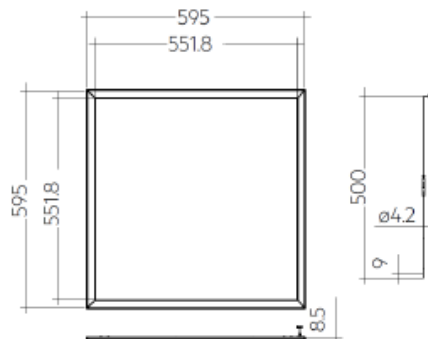

### TRIDONIC

Tootekood	Nimetus	Mõõdud	Võimsus	Valgusvoog	Efektivsus	Värvi temp.	CRI
28003275	ELA 600x600mm 3800lm 840 ADV2	595x595x 8,5mm	31.6W	3432lm	110lm/W	4000K	> 80
28003274	ELA 600x600mm 3800lm 830 ADV2	595x595x 8,5mm	31.6W	3404lm	109lm/W	3000K	> 80

Type®	Article number	Photometric code	Useful luminous flux at tp = 25 °C®	Expected luminous flux at tp rated®	Typ. forward current	Min. forward voltage at tp = 45 °C	Max. forward voltage at tp = 25 °C	Power consumption Pon at tp = 25 °C®	Efficacy of the module at tp = 25 °C	Expected efficacy of the module at tp rated	Colour rendering index CRI
<b>Operating mode HE at 600 mA</b>											
ELA 600x600mm 3800lm 840 ADV2	28003275	840/469	-	2,605 lm	600 mA	36.9 V	40.2 V	23.2 W	-	113 lm/W	> 80
<b>Operating mode NM at 800 mA</b>											
ELA 600x600mm 3800lm 840 ADV2	28003275	840/469	3,670 lm	3,432 lm	800 mA	37.6 V	41.1 V	31.6 W	116 lm/W	110 lm/W	> 80
<b>Operating mode HO at 900 mA</b>											
ELA 600x600mm 3800lm 840 ADV2	28003275	840/469	-	3,811 lm	900 mA	38.0 V	41.5 V	35.9 W	-	107 lm/W	> 80

Type®	Article number	Photometric code	Useful luminous flux at tp = 25 °C®	Expected luminous flux at tp rated®	Typ. forward current	Min. forward voltage at tp = 45 °C	Max. forward voltage at tp = 25 °C	Power consumption Pon at tp = 25 °C®	Efficacy of the module at tp = 25 °C	Expected efficacy of the module at tp rated	Colour rendering index CRI
<b>Operating mode HE at 600 mA</b>											
ELA 600x600mm 3800lm 830 ADV2	28003274	830/469	-	2,586 lm	600 mA	36.9 V	40.2 V	23.2 W	-	112 lm/W	> 80
<b>Operating mode NM at 800 mA</b>											
ELA 600x600mm 3800lm 830 ADV2	28003274	830/469	3,620 lm	3,404 lm	800 mA	37.6 V	41.1 V	31.6 W	115 lm/W	109 lm/W	> 80
<b>Operating mode HO at 900 mA</b>											
ELA 600x600mm 3800lm 830 ADV2	28003274	830/469	-	3,780 lm	900 mA	38.0 V	41.5 V	35.9 W	-	106 lm/W	> 80